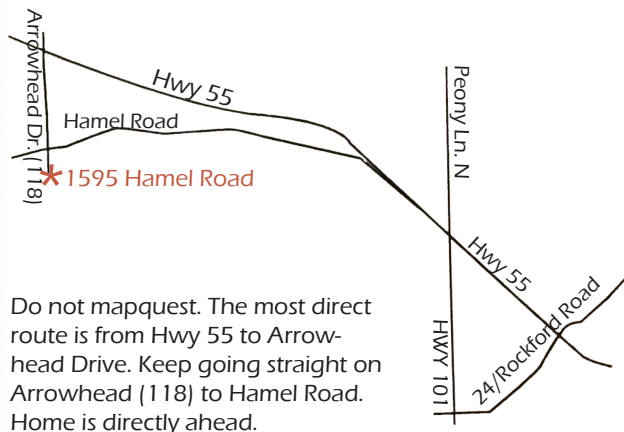

Pizza and wine will be served

SOS
salononlysales

RSVP

to

Jeffrey@salononlysales.com

by June 1

Do not mapquest. The most direct route is from Hwy 55 to Arrowhead Drive. Keep going straight on Arrowhead (118) to Hamel Road. Home is directly ahead.